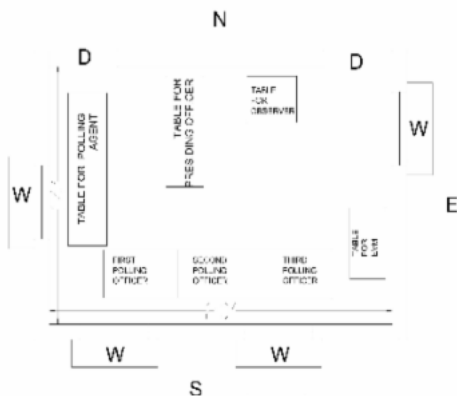

Nazri Naksha

Google Map View

Polling Station Building Front View

Polling Station Front View

Cad View

Key MAP View