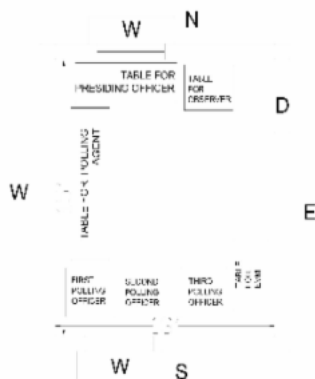

Nazri Naksha

Google Map View

Polling Station Building Front View

Polling Station Front View

Cad View

Key MAP View