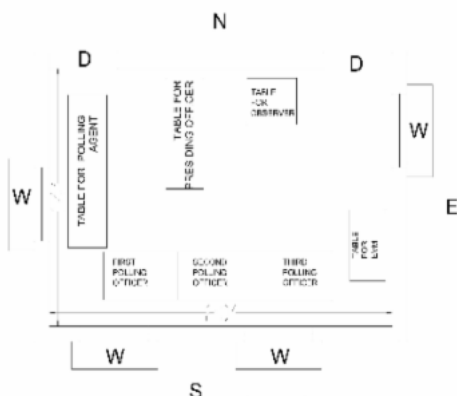

Nazri Naksha

Google Map View

Polling Station Building Front View

Polling Station Front View

Cad View

Key MAP View