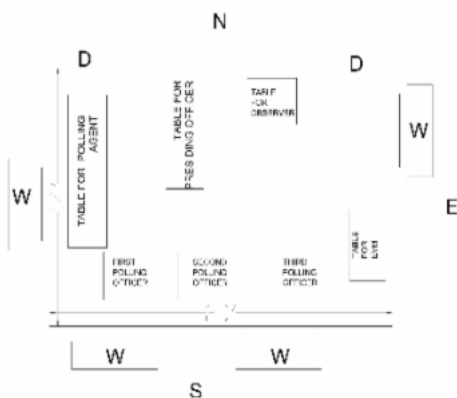

Nazri Naksha

Google Map View

Polling Station Building Front View

Polling Station Front View

Cad View

Key MAP View