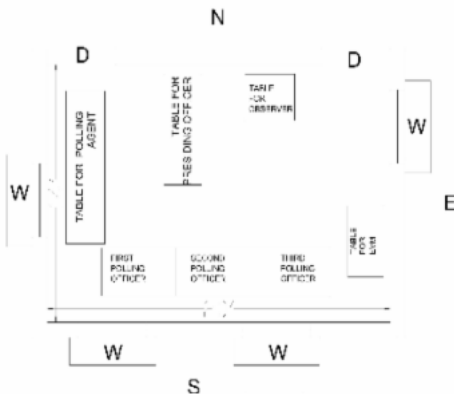

Nazri Naksha

Google Map View

Polling Station Building Front View

Polling Station Front View

Cad View

Key MAP View