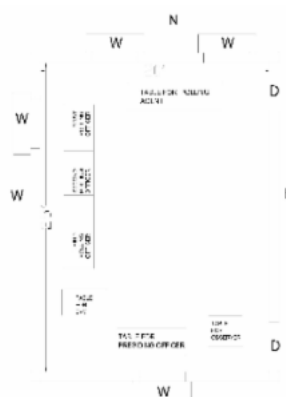

Polling Station Front View

Cad View