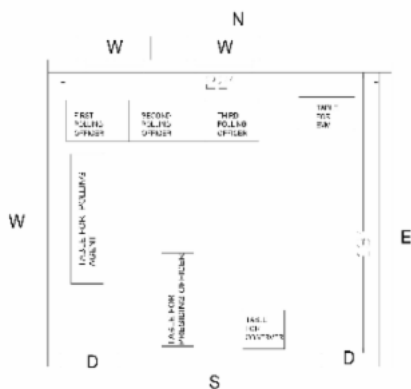

Nazri Naksha

Google Map View

Polling Station Building Front View

Polling Station Front View

Cad View

Key MAP View