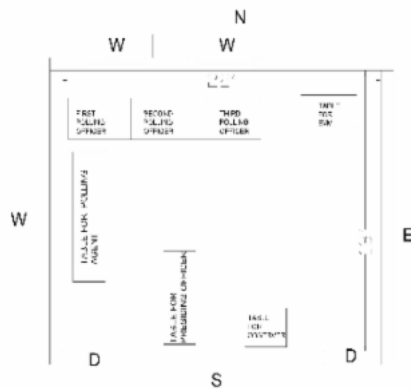

Nazri Naksha

Google Map View

Polling Station Building Front View

Polling Station Front View

Cad View

Key MAP View