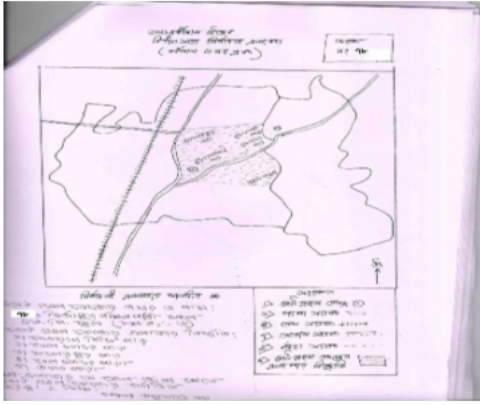

Polling Station Building Front View

Nazri Naksha