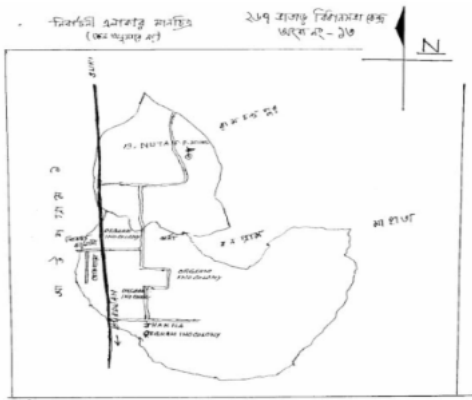

Nazri Naksha

Google Map View