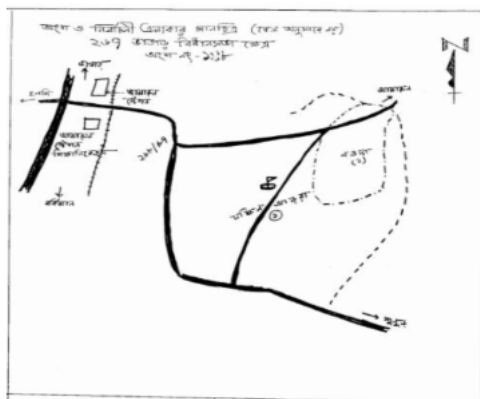

Nazri Naksha

Google Map View