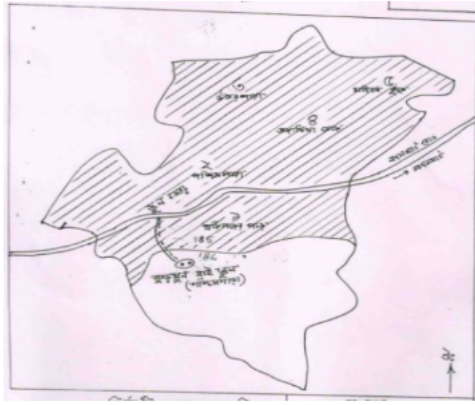

Polling Station Building Front View

Nazri Naksha