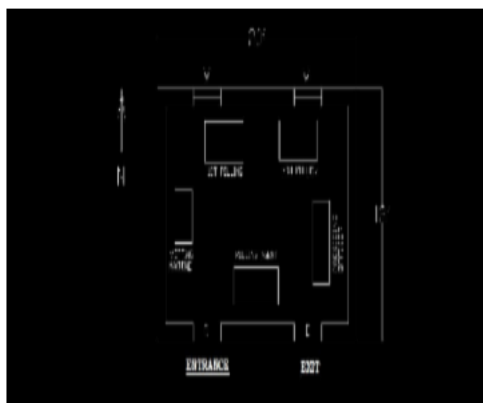

Nazri Naksha

Google Map View

Polling Station Building Front View

Polling Station Front View

Cad View

Key MAP View