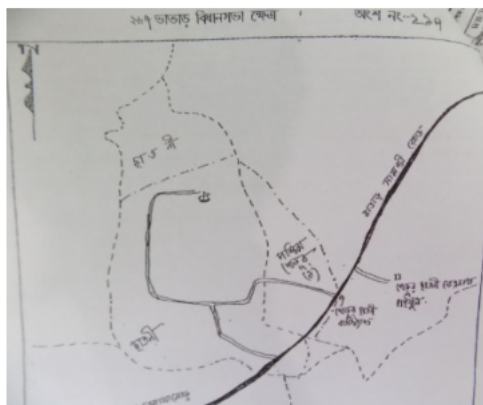

Polling Station Building Front View

Nazri Naksha