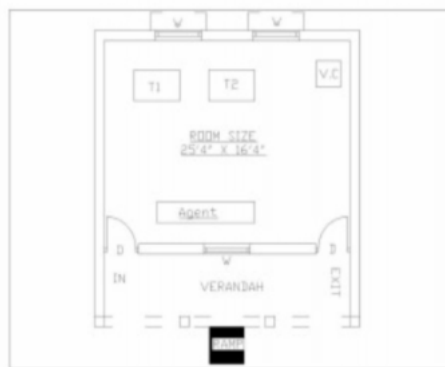

Nazri Naksha

Google Map View

Polling Station Building Front View

Polling Station Front View

Cad View

Key MAP View