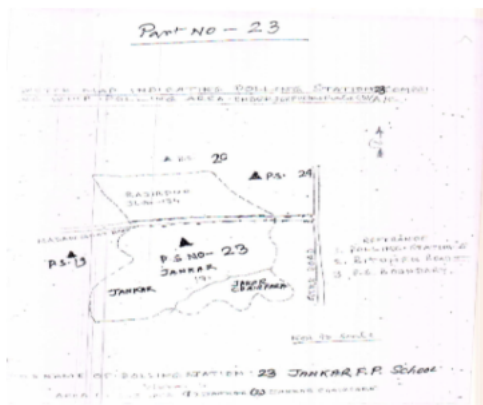

Polling Station Building Front View

Nazri Naksha