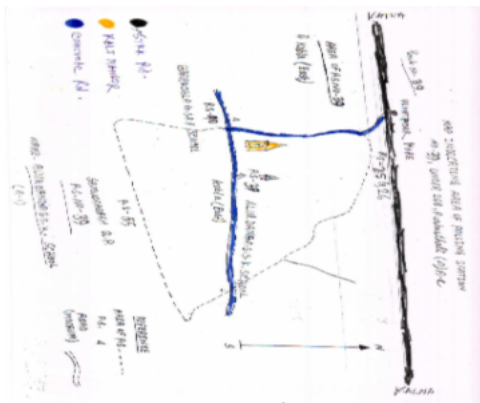

Polling Station Building Front View

Nazri Naksha