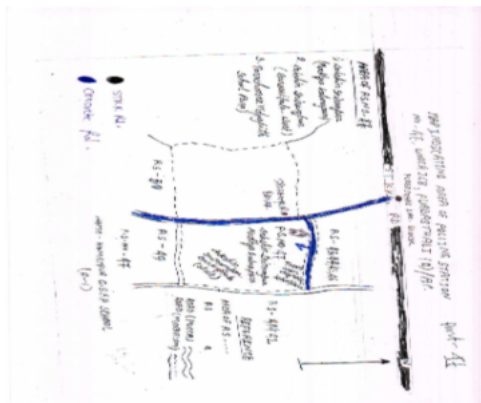

Polling Station Building Front View

Nazri Naksha