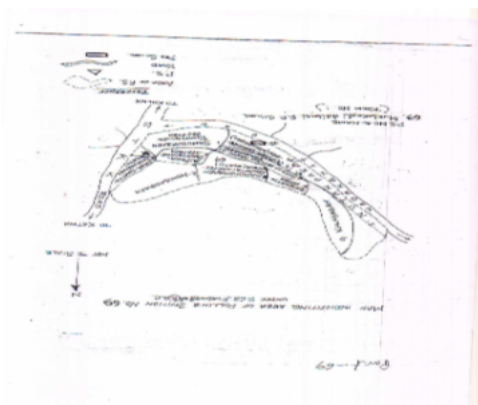

Polling Station Building Front View

Nazri Naksha