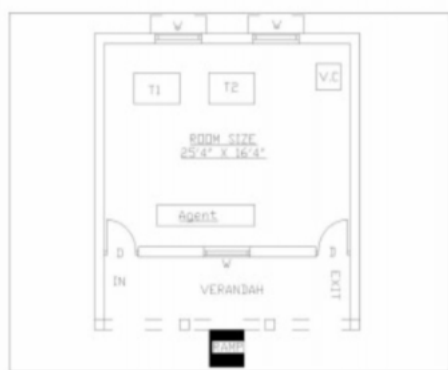

Nazri Naksha

Google Map View

Polling Station Building Front View

Polling Station Front View

Cad View

Key MAP View