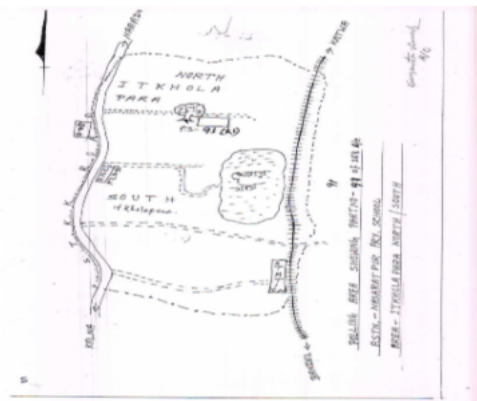

Polling Station Building Front View

Nazri Naksha