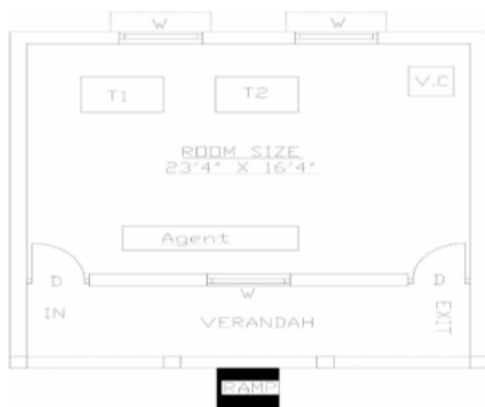

Nazri Naksha

Google Map View

Polling Station Building Front View

Polling Station Front View

Cad View

Key MAP View