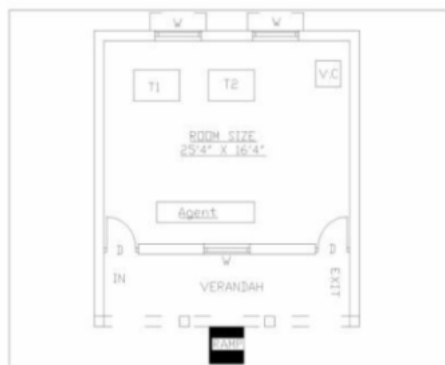

Nazri Naksha

Google Map View

Polling Station Building Front View

Polling Station Front View

Cad View

Key MAP View