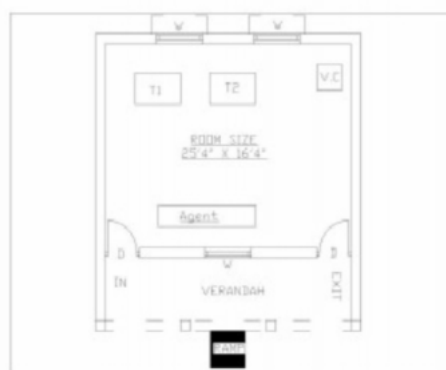

Nazri Naksha

Google Map View

Polling Station Building Front View

Polling Station Front View

Cad View

Key MAP View