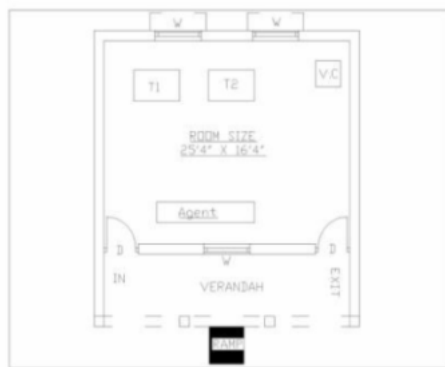

Nazri Naksha

Google Map View

Polling Station Building Front View

Polling Station Front View

Cad View

Key MAP View