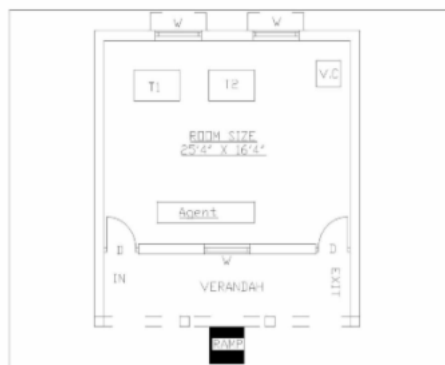

Nazri Naksha

Google Map View

Polling Station Building Front View

Polling Station Front View

Cad View

Key MAP View