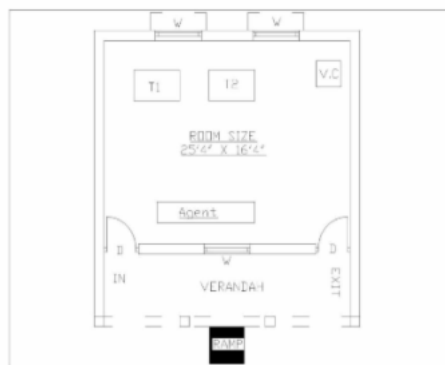

Nazri Naksha

Google Map View

Polling Station Building Front View

Polling Station Front View

Cad View

Key MAP View