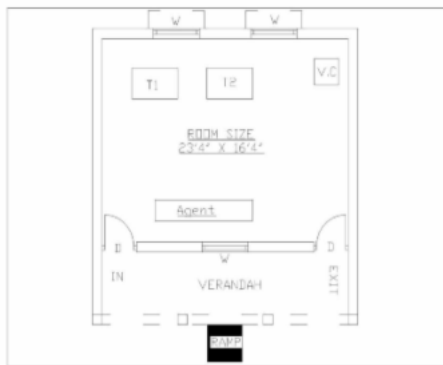

Nazri Naksha

Google Map View

Polling Station Building Front View

Polling Station Front View

Cad View

Key MAP View