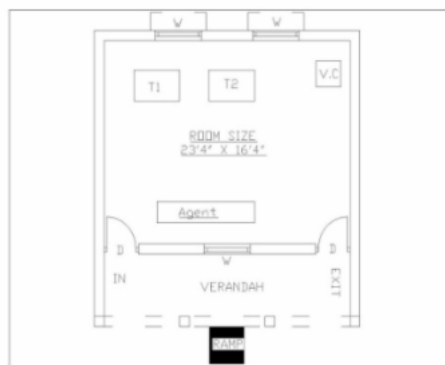

Nazri Naksha

Google Map View

Polling Station Building Front View

Polling Station Front View

Cad View

Key MAP View