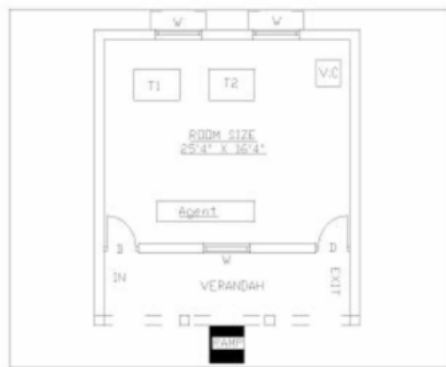

Polling Station Building Front View

Nazri Naksha