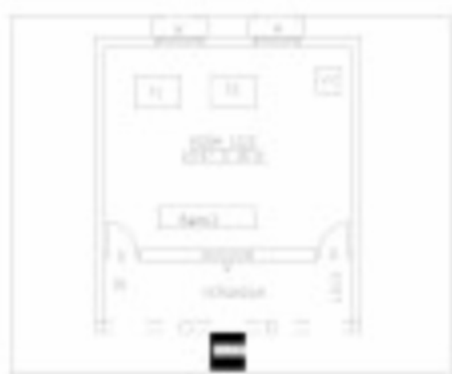

Polling Station Building Front View

Nazri Naksha