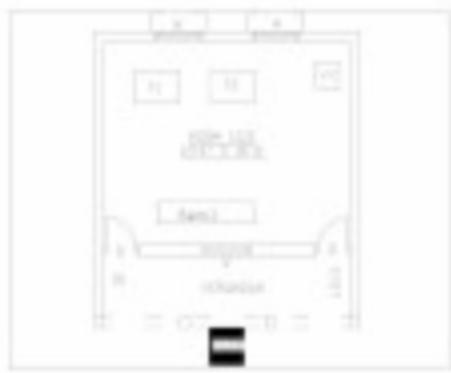

Polling Station Building Front View

Nazri Naksha