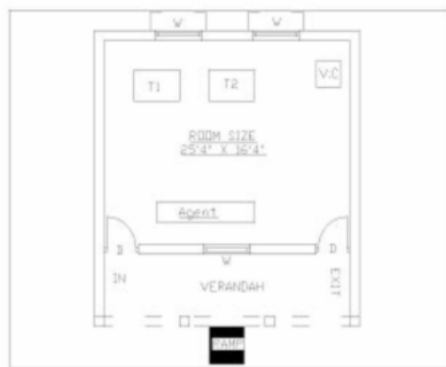

Nazri Naksha

Google Map View

Polling Station Building Front View

Polling Station Front View

Cad View

Key MAP View