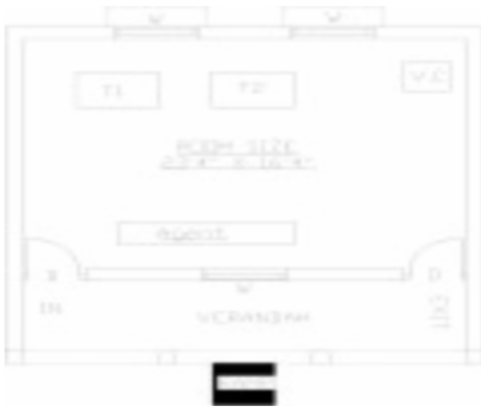

Polling Station Building Front View

Nazri Naksha