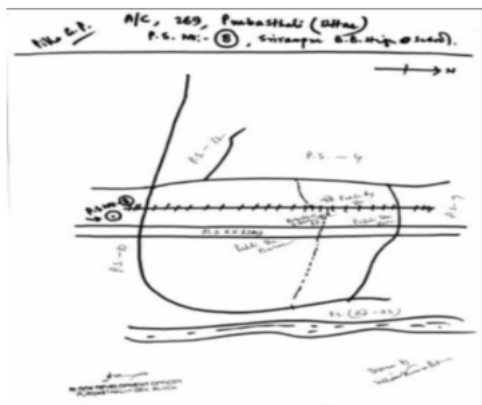

Polling Station Building Front View

Nazri Naksha