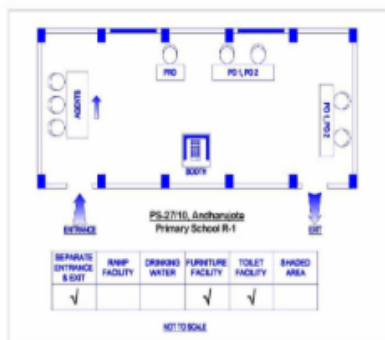

নির্বাচক নিবন্ধন আধিকারিকের স্বাক্ষর

Nazri Naksha

Google Map View

Polling Station Building Front View

Polling Station Front View

Cad View

Key MAP View

MAP SHOWING THE AREA OF PART NO.27/10 OF KHARIBARI P.S. UNDER 27-PANSIDEWA (ST) ASSEMBLY OF 4 - BARISHELING PARLIAMENTARY CONSTITUENCY.  
BOUNDARY OF THE PART:-  
NORTH : PART NO. 3.1  
SOUTH : PART NO. 6  
EAST : PART NO. 12  
WEST : PART NO. 3.1  
NAME OF POLLING STATION : ANDHARU PRY SCHOOL, ROOM NO.1