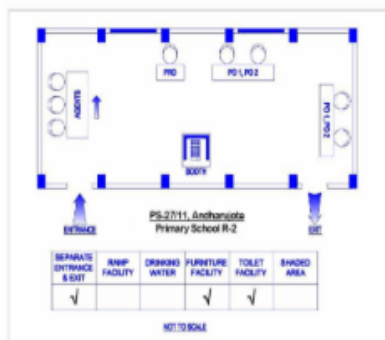

Nazri Naksha

Google Map View