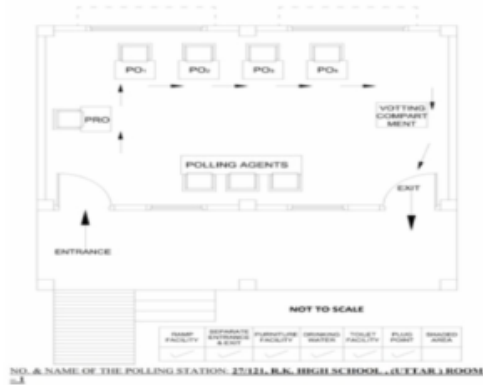

Nazri Naksha

Google Map View

Polling Station Building Front View

Polling Station Front View

Cad View

Key MAP View