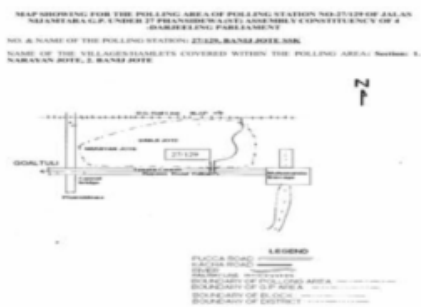

Nazri Naksha

Google Map View