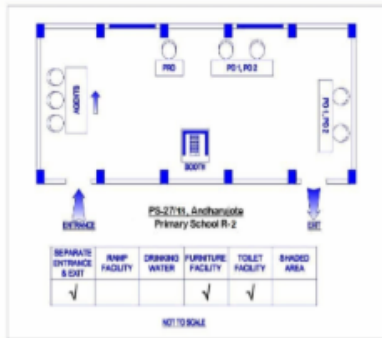

নির্বাচক নিবন্ধন আধিকারিকের স্বাক্ষর

Nazri Naksha

Google Map View

Polling Station Building Front View

Polling Station Front View

Cad View

Key MAP View

MAP SHOWING THE AREA OF PART NO.27/13 OF KHARIBARI P.S. UNDER 27-PANSIDEWA (ST) ASSEMBLY OF 4 - DARBELING PARLIAMENTARY CONSTITUENCY.

BOUNDARY OF THE PART:-  
 NORTH : PART NO. 13  
 SOUTH : PART NO. 23, 26  
 EAST : PART NO. 23, 23  
 WEST : PART NO. 17, 18

NAME OF POLLING STATION : NETAJI COMMUNITY HALL, R.NO.1, BATASI.

CONVENTIONAL SIGN :  
 POLLING STATION :   
 BOUNDARY OF THE PART :   
 NATIONAL BOUNDARY :   
 BLOCK BOUNDARY :