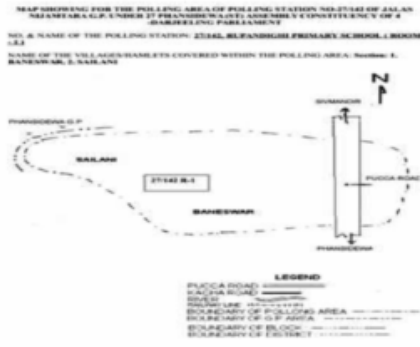

Nazri Naksha

Google Map View