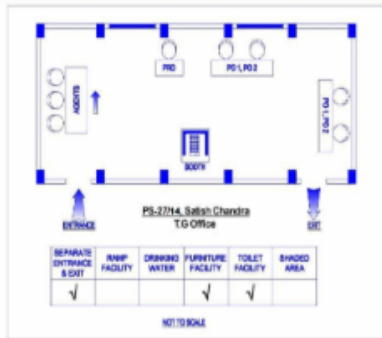

নির্বাচক নিবন্ধন আধিকারিকের স্বাক্ষর

Nazri Naksha

Google Map View

Polling Station Building Front View

Polling Station Front View

Cad View

Key MAP View

MAP SHOWS THE AREA OF PART NO 27/14 OF KHARISARI P.S. UNDER 27-PANSDIWA (ST) ASSEMBLY OF 4 - DISTRICTING PARLIAMENTARY CONSTITUENCY.
 BOUNDARY OF THE PART:-
 NORTH : PART NO. 12
 SOUTH : PART NO.23,26
 EAST : PART NO 23,51
 WEST : PART NO 13
 NAME OF POLLING STATION : P.S.A.CLUB-CUM LIBRARY ,BATASI.