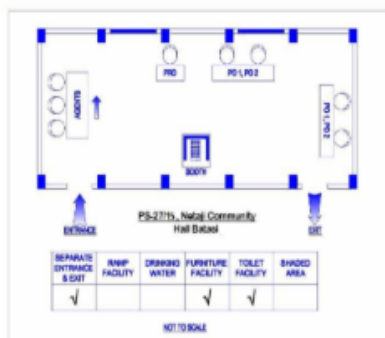

নির্বাচক নিবন্ধন আধিকারিকের স্বাক্ষর

Nazri Naksha

Google Map View

Polling Station Building Front View

Polling Station Front View

Cad View

Key MAP View

MAP SHOWING THE AREA OF PART NO.27/15 OF KHARIBARI P.S. UNDER 27-PANSEDEWA (ST) ASSEMBLY OF 4 - BARISLING PARLIAMENTARY CONSTITUENCY. BOUNDARY OF THE PART:-
 NORTH : PART NO. 10,11
 SOUTH : PART NO. 1,6
 EAST : PART NO 17,18
 WEST : PART NO 20,22
 NAME OF POLLING STATION : SHYAMONDOTE PRY SCHOOL, ROOM NO.1