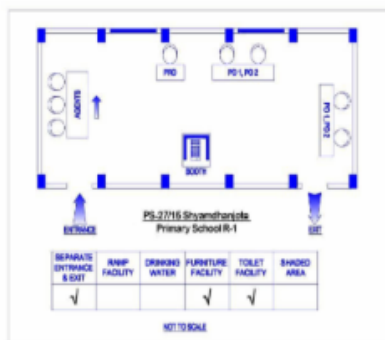

নির্বাচক নিবন্ধন আধিকারিকের স্বাক্ষর

Nazri Naksha

Google Map View

Polling Station Building Front View

Polling Station Front View

Cad View

Key MAP View

MAP SHOWING THE AREA OF PART NO.27/15 OF KHARIBARI P.S. UNDER 27-PANSEDEWA (ST) ASSEMBLY OF 4 - BARISLING PARLIAMENTARY CONSTITUENCY. BOUNDARY OF THE PART:-
 NORTH : PART NO. 10,11
 SOUTH : PART NO. 1,6
 EAST : PART NO 17,18
 WEST : PART NO 20,22
 NAME OF POLLING STATION : SHYAMONDOTE PRY SCHOOL, ROOM NO.1