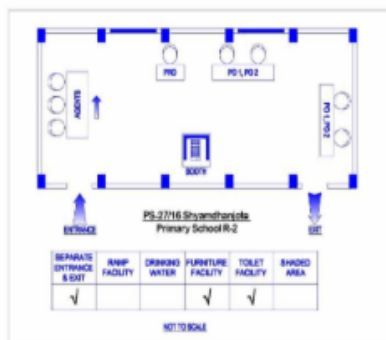

Nazri Naksha

Google Map View