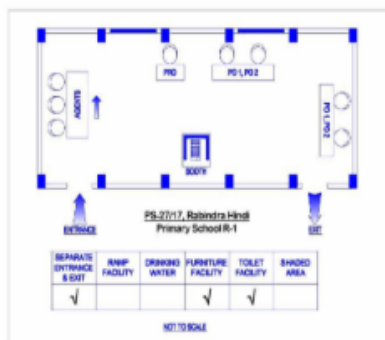

নির্বাচক নিবন্ধন আধিকারিকের স্বাক্ষর

Nazri Naksha

Google Map View

Polling Station Building Front View

Polling Station Front View

Cad View

Key MAP View

MAP SHOWING THE AREA OF PART NO.27/17 OF KHARIBARI P.S. UNDER 27-FANSIDEWA (ST) ASSEMBLY OF 4 - DAKSHEJING PARLIAMENTARY CONSTITUENCY. BOUNDARY OF THE PART:-  
 NORTH : PART NO. 19  
 SOUTH : PART NO.18  
 EAST : PART NO 13,14  
 WEST : PART NO 15,16  
 NAME OF POLLING STATION : RABINDRA HINDI PRY SCHOOL, ROOM NO.1