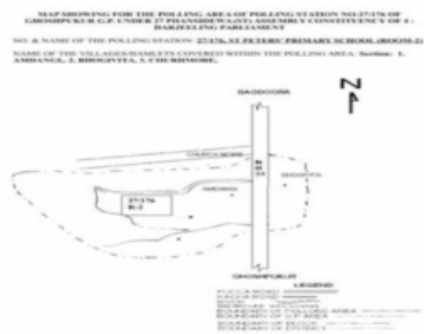

Nazri Naksha

Google Map View