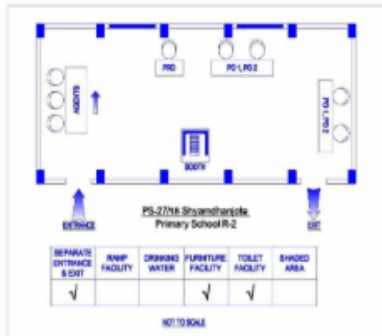

Cad View

Key MAP View

NOT TO SCALE

RETURNING OFFICER,
27 PHANSIWA (ST) A.C.