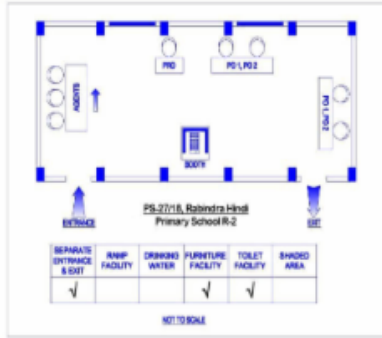

Nazri Naksha

Google Map View