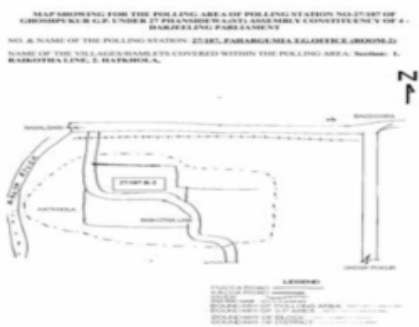

Nazri Naksha

Google Map View