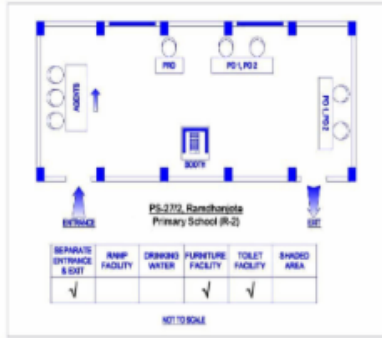

নির্বাচক নিবন্ধন আধিকারিকের স্বাক্ষর

Nazri Naksha

Google Map View

Polling Station Building Front View

Polling Station Front View

Cad View

Key MAP View

MAP SHOWING THE AREA OF PART NO. 27/2 OF KHARIBARI P.S. UNDER 27-PANSEDEWA (ST) ASSEMBLY OF 4 - DAKSHESHI PARLIAMENTARY CONSTITUENCY.
 BOUNDARY OF THE PART:-
 NORTH : NAXALBARI
 SOUTH : PART NO. 4,5
 EAST : PART NO. 1
 WEST : PART NO. 3
 NAME OF POLLING STATION : RAMDHANJOTE PRV. SCHOOL(OR) P. NO. 2