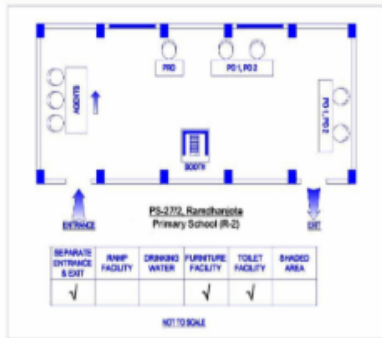

নির্বাচক নিবন্ধন আধিকারিকের স্বাক্ষর

Nazri Naksha

Google Map View

Polling Station Building Front View

Polling Station Front View

Cad View

Key MAP View

MAP SHOWING THE AREA OF PART NO. 27/2 OF KHARIBARI P.S. UNDER 27-PANSEDEWA (ST) ASSEMBLY OF 4 - DAKSHESHI PARLIAMENTARY CONSTITUENCY.
 BOUNDARY OF THE PART:-
 NORTH : NAXALBARI
 SOUTH : PART NO. 4,5
 EAST : PART NO. 1
 WEST : PART NO. 3
 NAME OF POLLING STATION : RAMDHANJOTE PRV. SCHOOL(OR) P. NO. 2