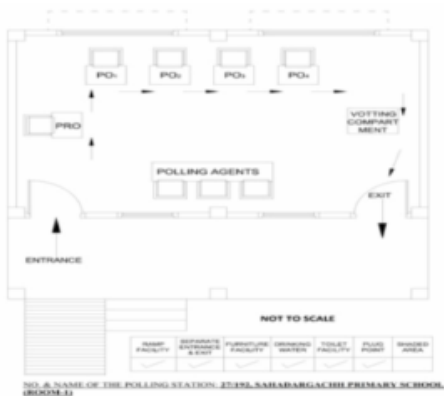

Nazri Naksha

Google Map View

Polling Station Building Front View

Polling Station Front View

Cad View

Key MAP View